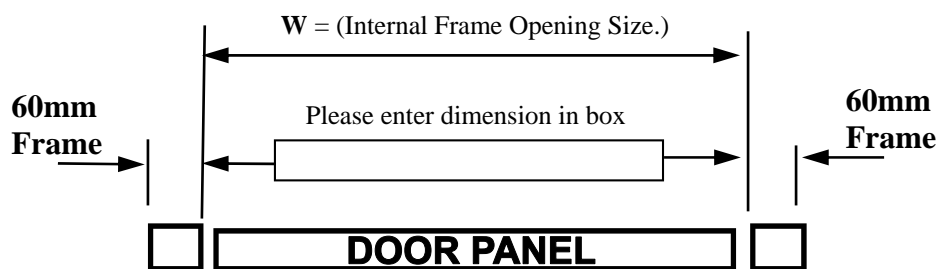

## 'FC' Type - Purpose Made Doors.

Please refer to Garador Brochure for door style Purpose made size availability

**MAXIMUM INTERNAL FRAME WIDTH = 2490mm**  
**MINIMUM INTERNAL FRAME WIDTH = 1941mm**  
(Georgian, Beaumont, Cathedral Min. Width = 1984)  
**MAXIMUM INTERNAL FRAME HEIGHT = 2145mm**  
**MINIMUM INTERNAL FRAME HEIGHT = 1839mm**

### PLAN VIEW (WIDTH)

**NOTE- No clearance between side frame & brickwork has been allowed for. Garador recommend customer to allow 5mm clearance each side and at top, between frame and brickwork.**

### SIDE VIEW (HEIGHT)