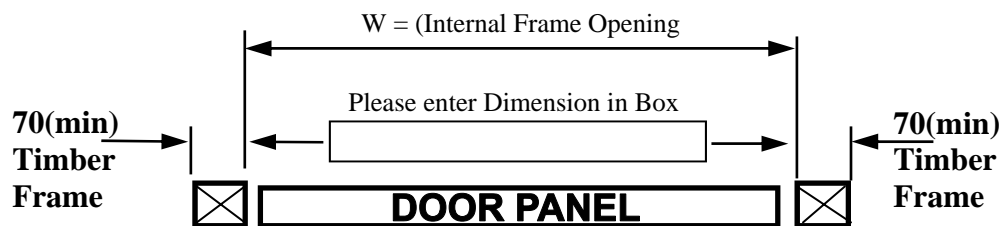

'D' Type - Purpose Made Doors.

Please refer to Garador Brochure for door style Purpose made size availability

MAXIMUM INTERNAL FRAME WIDTH = 4269mm
MINIMUM INTERNAL FRAME WIDTH = 2745mm

MAXIMUM INTERNAL FRAME HEIGHT = 2286mm
MINIMUM INTERNAL HEIGHT = 1931mm

PLAN VIEW (WIDTH)

SIDE VIEW (HEIGHT)